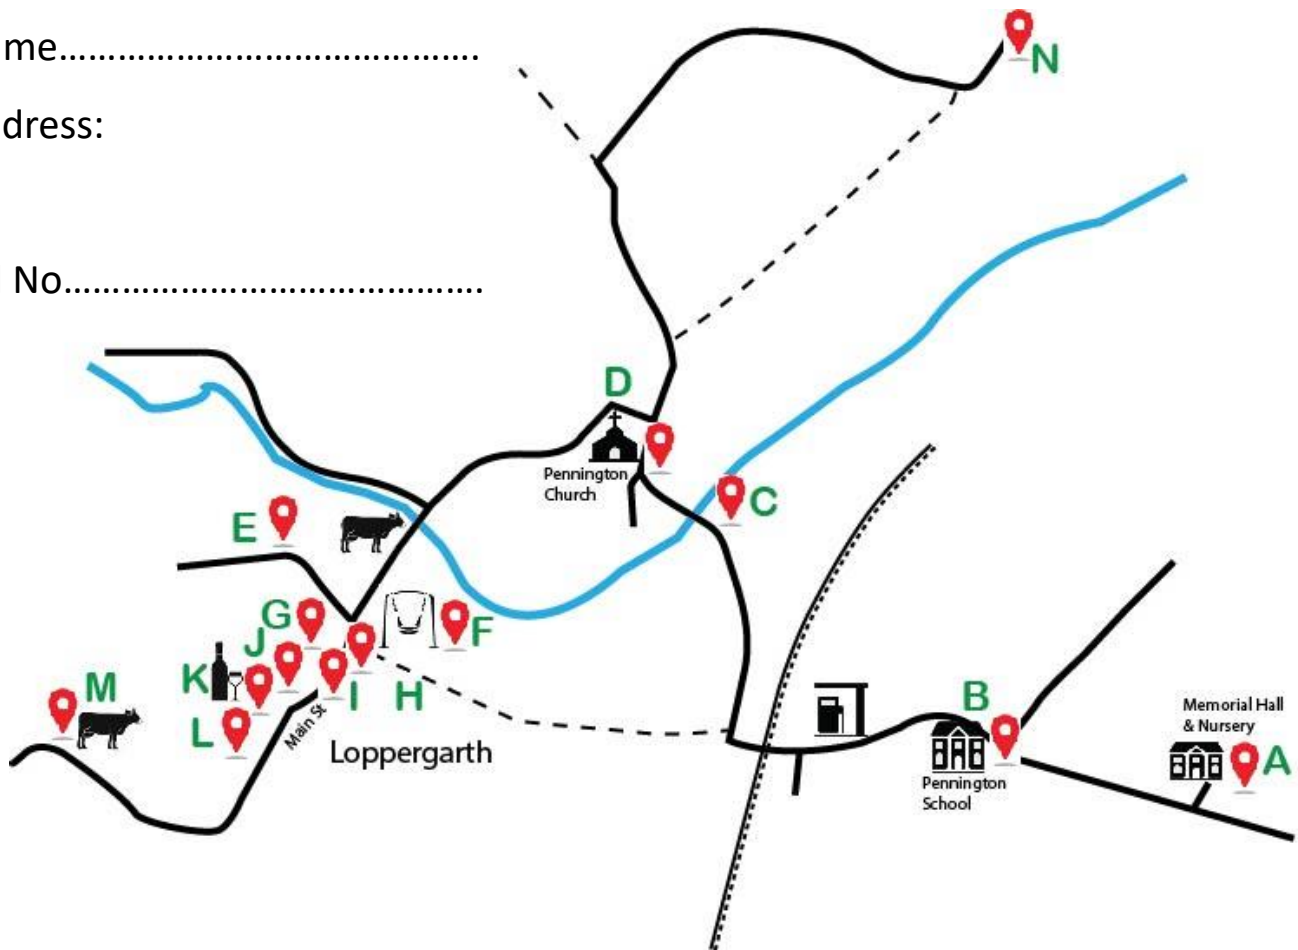

Loppergarth Playground & Community Group

Name.....

Address:

Tel No.....

	Property Name	Display Number
A	Pennington Nursery	
B	Pennington CofE School	
C	HorsemanShip Yard	
D	Pennington Church stocks	
E	Craigroy	
F	Loppergarth Park	
G	Loppergarth phonebox	
H	No.3 Main Street	
I	No.1 Main Street	
J	No.16 Main Street (Old Post Office)	
K	The Wellington Pub	
L	Fell View	
M	Cowran Estate	
N	New House, Pennington	

Pumpkin Trail – please return to **Loppergarth Phone Box Treasure Chest**